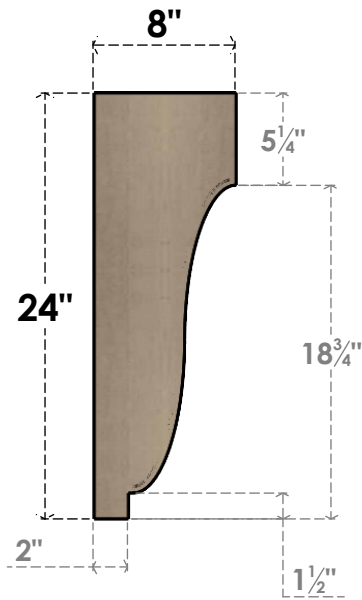

ITEM NUMBER: CORU04X08X24VANRCPR

4"W X 8"D X 24"H SERIES 2 THIN VAN BUREN ROUGH CEDAR TIMBERTHANE
FAUX WOOD CORBEL, PRIMED

SIDE PROFILE

FRONT PROFILE

ISOMETRIC

EKENA MILLWORK
2300 WEST MAIN ST.
CLARKSVILLE, TX 75426
TOLL FREE: 866-607-0453
WWW.EKENAMILLWORK.COM

NOTES

1. INSTALLATION TO BE COMPLETED IN ACCORDANCE WITH MANUFACTURER'S SPECIFICATIONS.
2. DRAWING MAY NOT BE TO SCALE
3. THIS DRAWING IS INTENDED FOR DESIGN AND PLANNING PURPOSES ONLY.
4. ALL INFORMATION CONTAINED HEREIN WAS CURRENT AT THE TIME OF DEVELOPMENT BUT MUST BE REVIEWED AND APPROVED BY THE PRODUCT MANUFACTURER TO BE CONSIDERED ACCURATE.
5. TIMBERTHANE ARCHITECTURAL PRODUCTS ARE MADE FROM HIGH DENSITY URETHANE AND COME FACTORY PRIMED