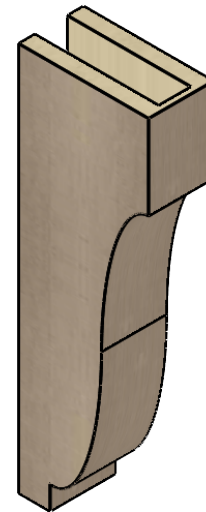

ITEM NUMBER: CORU04X08X24VANRCPR

4"W X 8"D X 24"H SERIES 2 THIN VAN BUREN ROUGH CEDAR TIMBERTHANE
FAUX WOOD CORBEL, PRIMED

SIDE PROFILE

FRONT PROFILE

ISOMETRIC

EKENA MILLWORK
2300 WEST MAIN ST.
CLARKSVILLE, TX 75426
TOLL FREE: 866-607-0453
WWW.EKENAMILLWORK.COM

NOTES

1. INSTALLATION TO BE COMPLETED IN ACCORDANCE WITH MANUFACTURER'S SPECIFICATIONS.
2. DRAWING MAY NOT BE TO SCALE
3. THIS DRAWING IS INTENDED FOR DESIGN AND PLANNING PURPOSES ONLY.
4. ALL INFORMATION CONTAINED HEREIN WAS CURRENT AT THE TIME OF DEVELOPMENT BUT MUST BE REVIEWED AND APPROVED BY THE PRODUCT MANUFACTURER TO BE CONSIDERED ACCURATE.
5. TIMBERTHANE ARCHITECTURAL PRODUCTS ARE MADE FROM HIGH DENSITY URETHANE AND COME FACTORY PRIMED