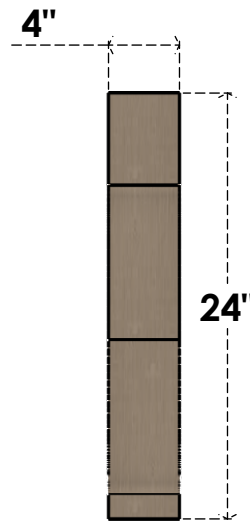

ITEM NUMBER: CORU04X08X24VANRCPR

4"W X 8"D X 24"H SERIES 2 THIN VAN BUREN ROUGH CEDAR TIMBERTHANE
FAUX WOOD CORBEL, PRIMED

SIDE PROFILE

FRONT PROFILE

ISOMETRIC

EKENA MILLWORK
2300 WEST MAIN ST.
CLARKSVILLE, TX 75426
TOLL FREE: 866-607-0453
WWW.EKENAMILLWORK.COM

NOTES

1. INSTALLATION TO BE COMPLETED IN ACCORDANCE WITH MANUFACTURER'S SPECIFICATIONS.
2. DRAWING MAY NOT BE TO SCALE
3. THIS DRAWING IS INTENDED FOR DESIGN AND PLANNING PURPOSES ONLY.
4. ALL INFORMATION CONTAINED HEREIN WAS CURRENT AT THE TIME OF DEVELOPMENT BUT MUST BE REVIEWED AND APPROVED BY THE PRODUCT MANUFACTURER TO BE CONSIDERED ACCURATE.
5. TIMBERTHANE ARCHITECTURAL PRODUCTS ARE MADE FROM HIGH DENSITY URETHANE AND COME FACTORY PRIMED